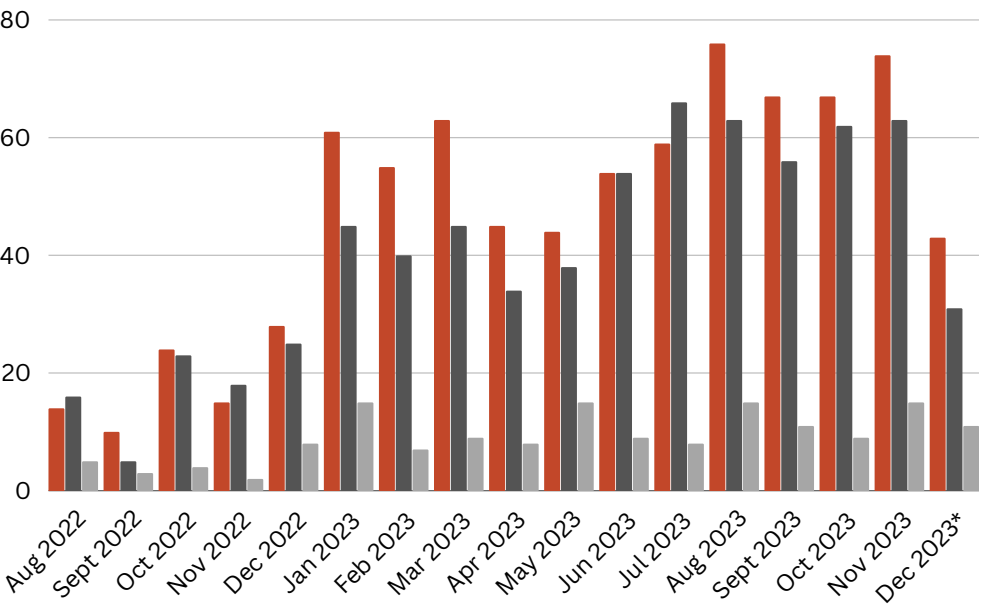

NORTH CITY PHOTO ID PROJECT

IMPACT REPORT

August 2022 - December 2023

■ MO Photo ID ■ Birth Certificates (MO)
■ Birth Certificates (Out of State)

996

GUESTS SERVED
 55% Male
 77% Black or Multi-Racial

HOUSING INSTABILITY
 44% of Guests unhoused
 34% got ID with Form 5862

2,036 BUS FARES
 provided to Guests

108 FREE IDs
 through Go Vote MO

Services to be Accessed After Obtaining ID

As active members of the MO State ID Access Coalition, we collaborate with stakeholders across the state to address injustices related to ID access through programmatic and legislative changes that seek long-term systemic change. To find out more, visit moidaccess.org.