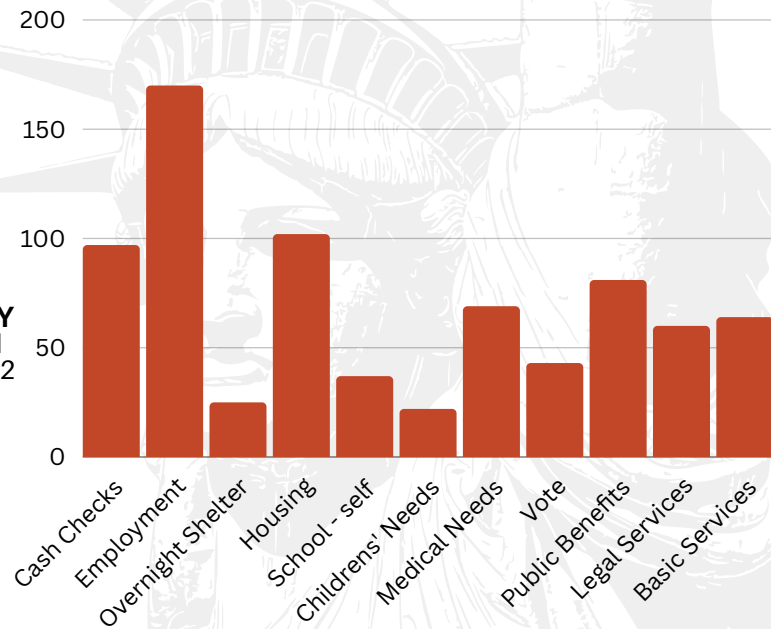

NORTH CITY PHOTO ID PROJECT

IMPACT REPORT

August 2022 - December 2023

■ MO Photo ID ■ Birth Certificates (MO)
■ Birth Certificates (Out of State)

996

GUESTS SERVED
 55% Male
 77% Black or Multi-Racial

HOUSING INSTABILITY
 44% of Guests unhoused
 34% got ID with Form 5862

2,036 BUS FARES
 provided to Guests

108 FREE IDs
 through Go Vote MO

Services to be Accessed After Obtaining ID

As active members of the MO State ID Access Coalition, we collaborate with stakeholders across the state to address injustices related to ID access through programmatic and legislative changes that seek long-term systemic change. To find out more, visit moidaccess.org.